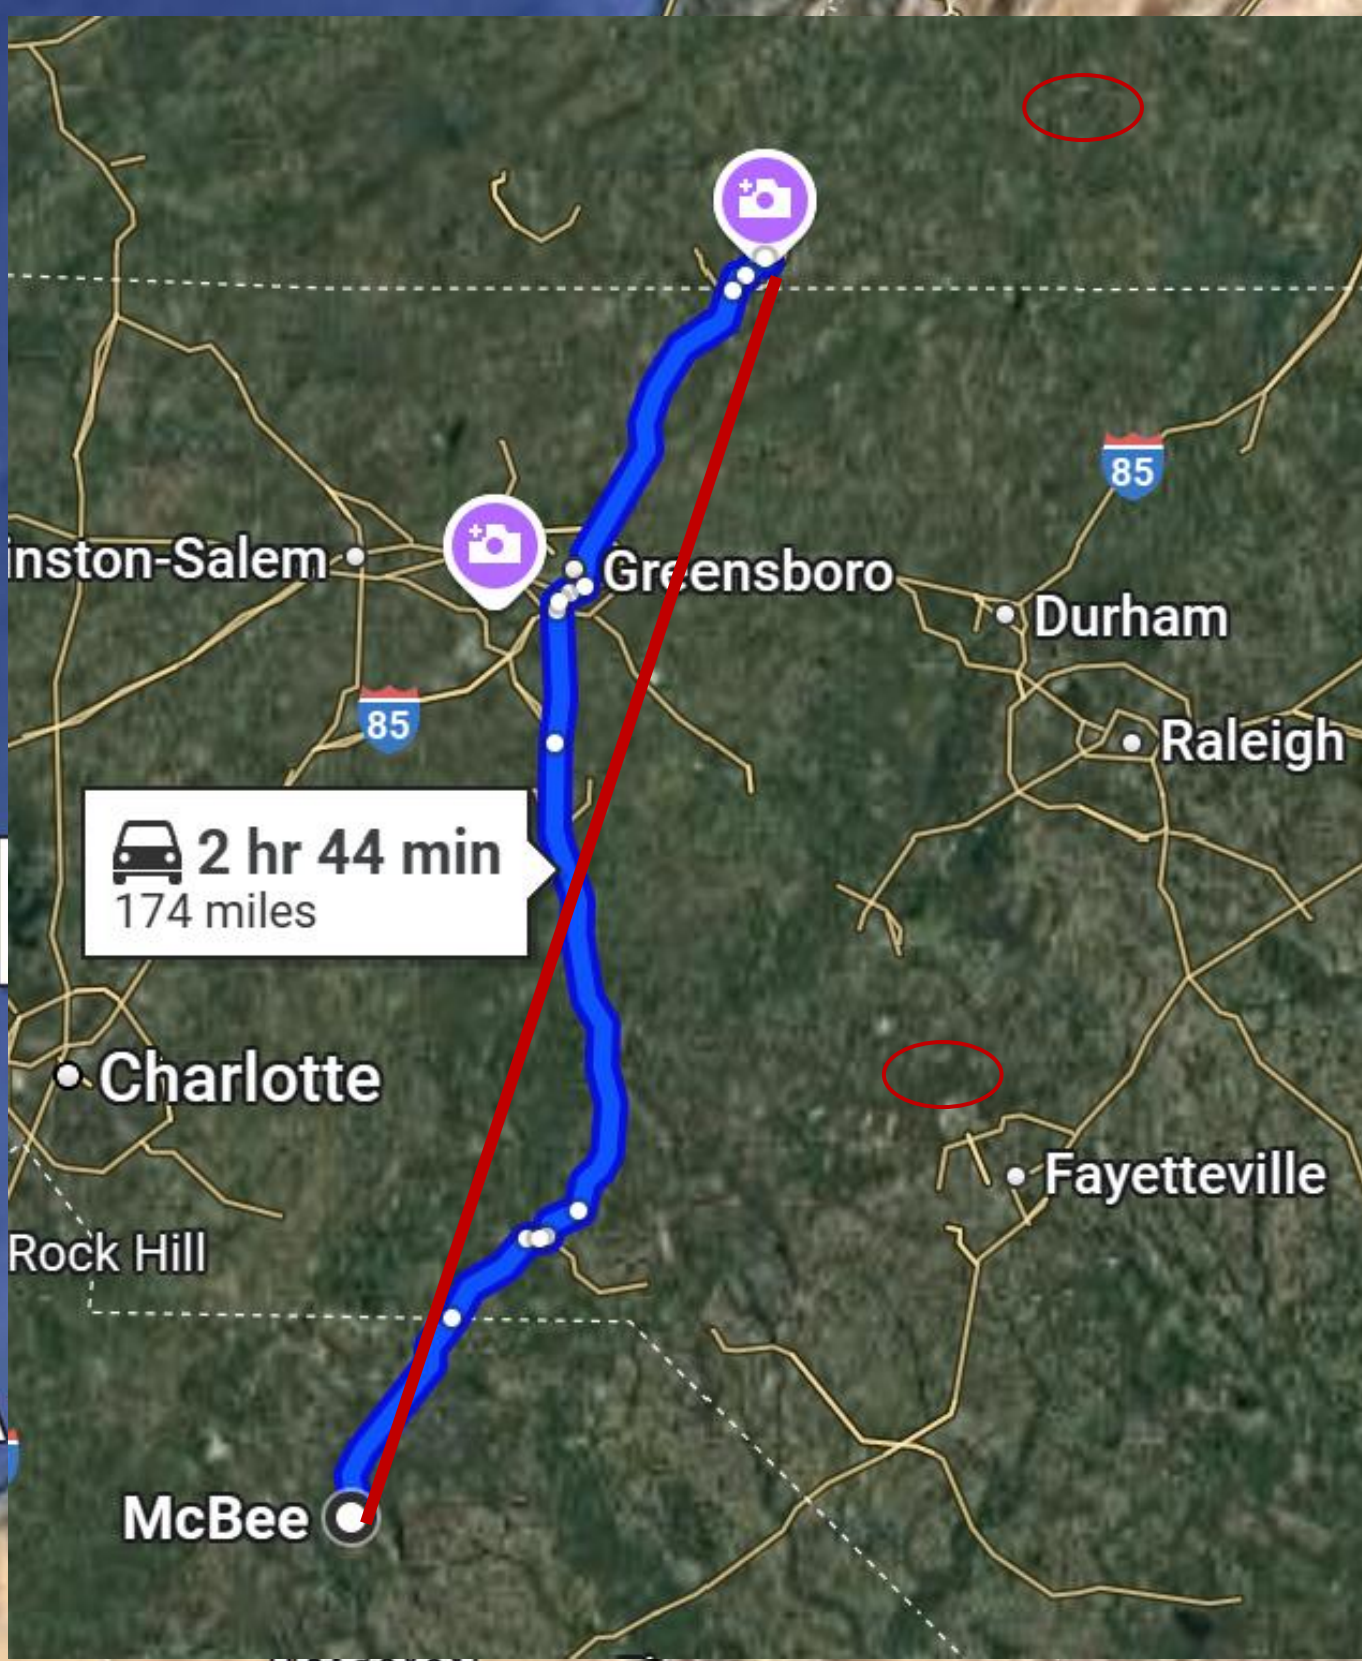

THE JUDGES OF ISRAEL

- GIDEON** Major judges
- TOLA** Other judges
- City
- City (uncertain location)
- ▲ Mountain peak

Tyre Beach

Sidon
صيدا

Damascus
دمشق

Haifa

Irbid
إربد

3 hr 46 min
174 miles

4 hr 41 min
212 miles

WEST BANK

Jerusalem

Amman
عمان

GAZA STRIP

Be'er Sheva

Israel

Jor

0 10 20 30 40 Kilometers

Bozrah

30 E

Dan(ville)

ASHER

NAPHTALI

MANASSEH

ZEBULUN

W-S

Greensboro

ZEBULUN

Durham

ISSACHAR

CH

Raleigh

Ashboro