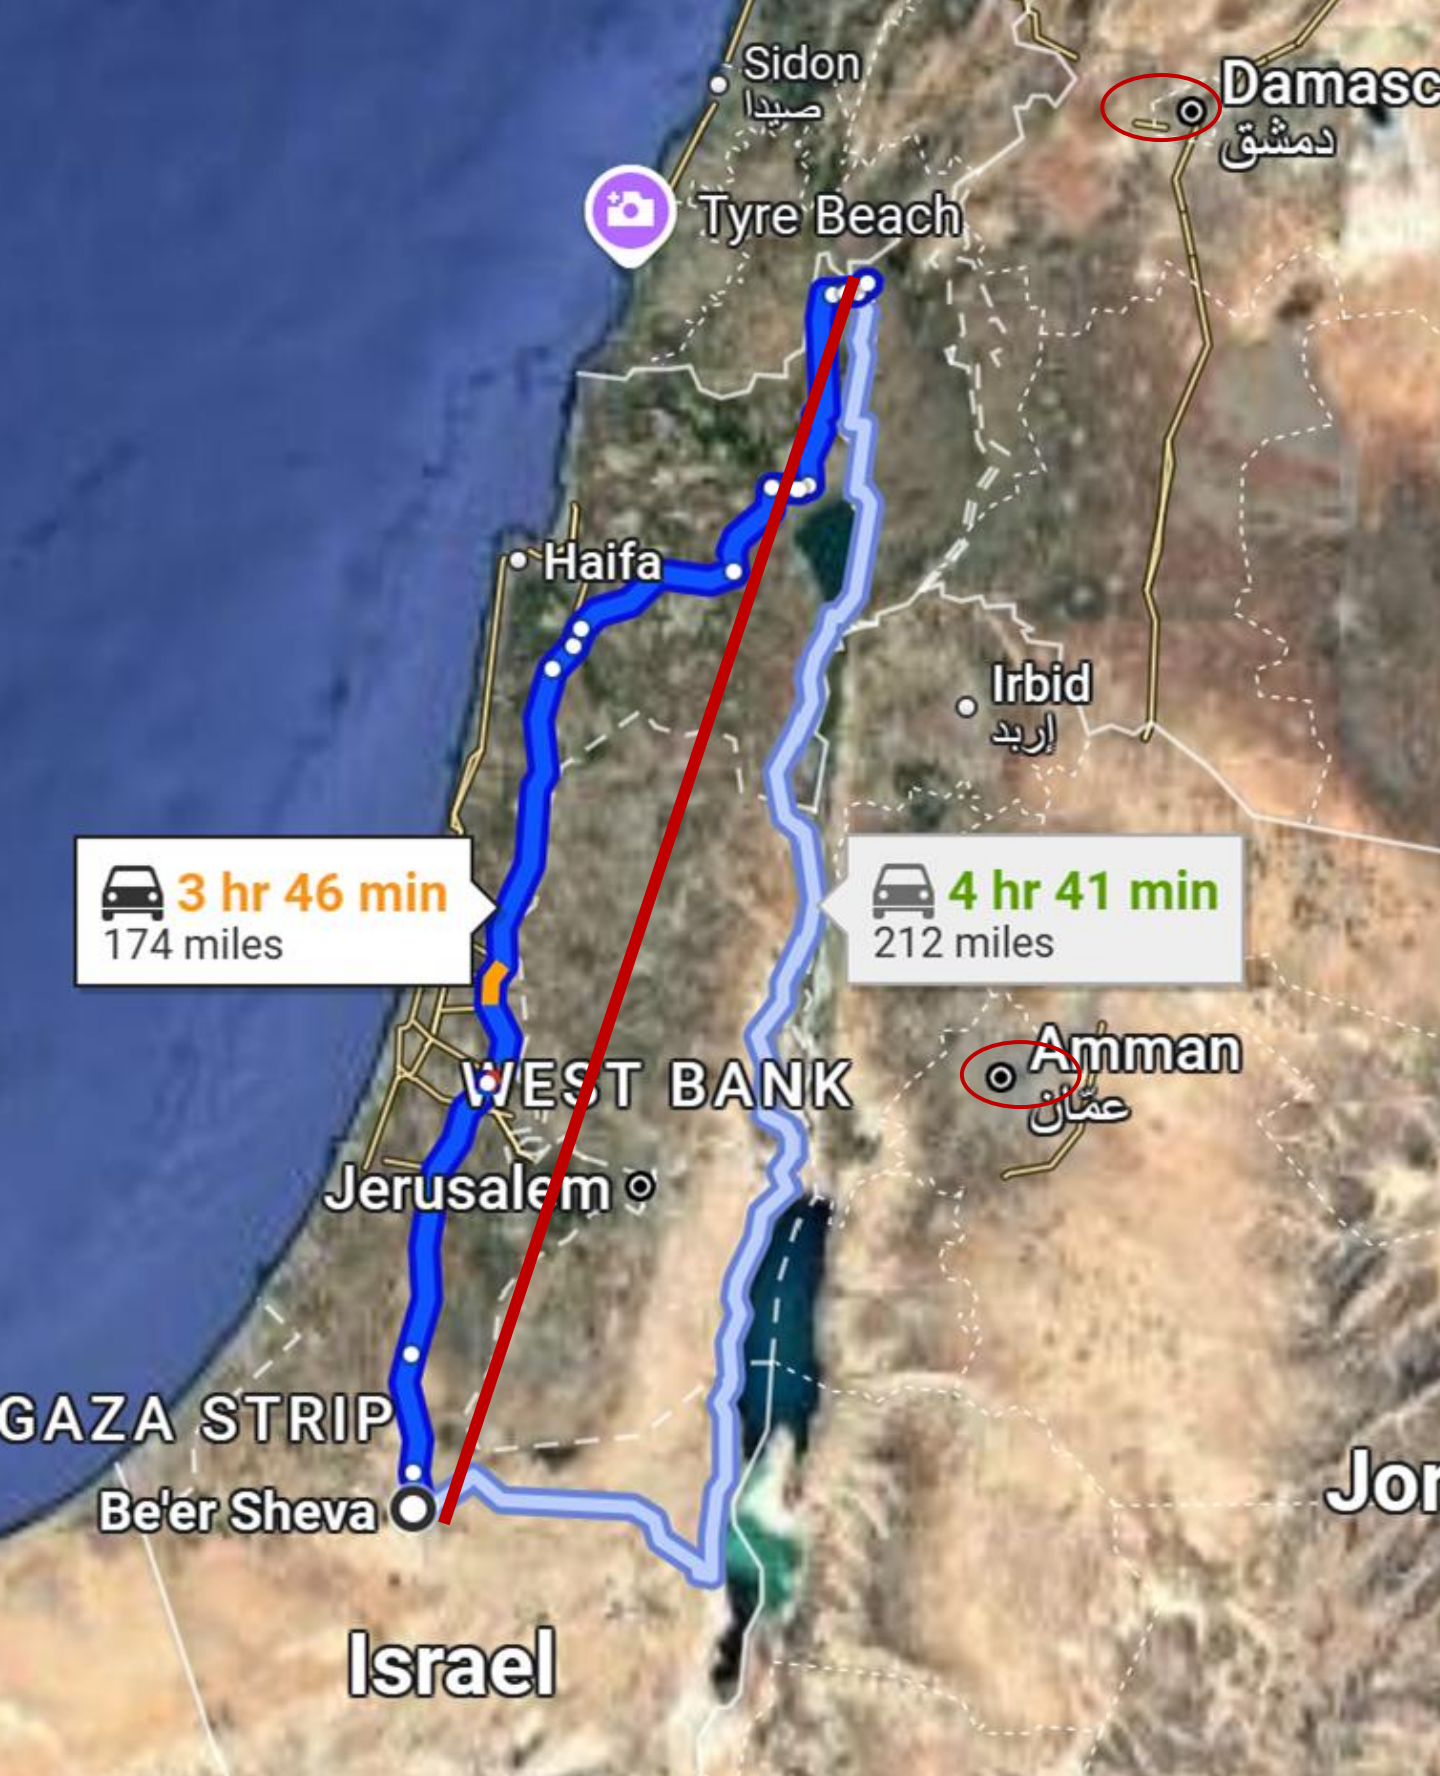

THE JUDGES OF ISRAEL

- GIDEON** Major judges
- TOLA** Other judges
- City
- City (uncertain location)
- ▲ Mountain peak

Tyre Beach

Sidon
صيدا

Damascus
دمشق

Haifa

Irbid
إربد

3 hr 46 min
174 miles

4 hr 41 min
212 miles

WEST BANK

Jerusalem

Amman
عمان

GAZA STRIP

Be'er Sheva

Israel

Jor

0 10 20 30 40 Kilometers

Bozrah

30 E

Dan(ville)

ASHER

NAPHTALI

MANASSEH

ZEBULUN