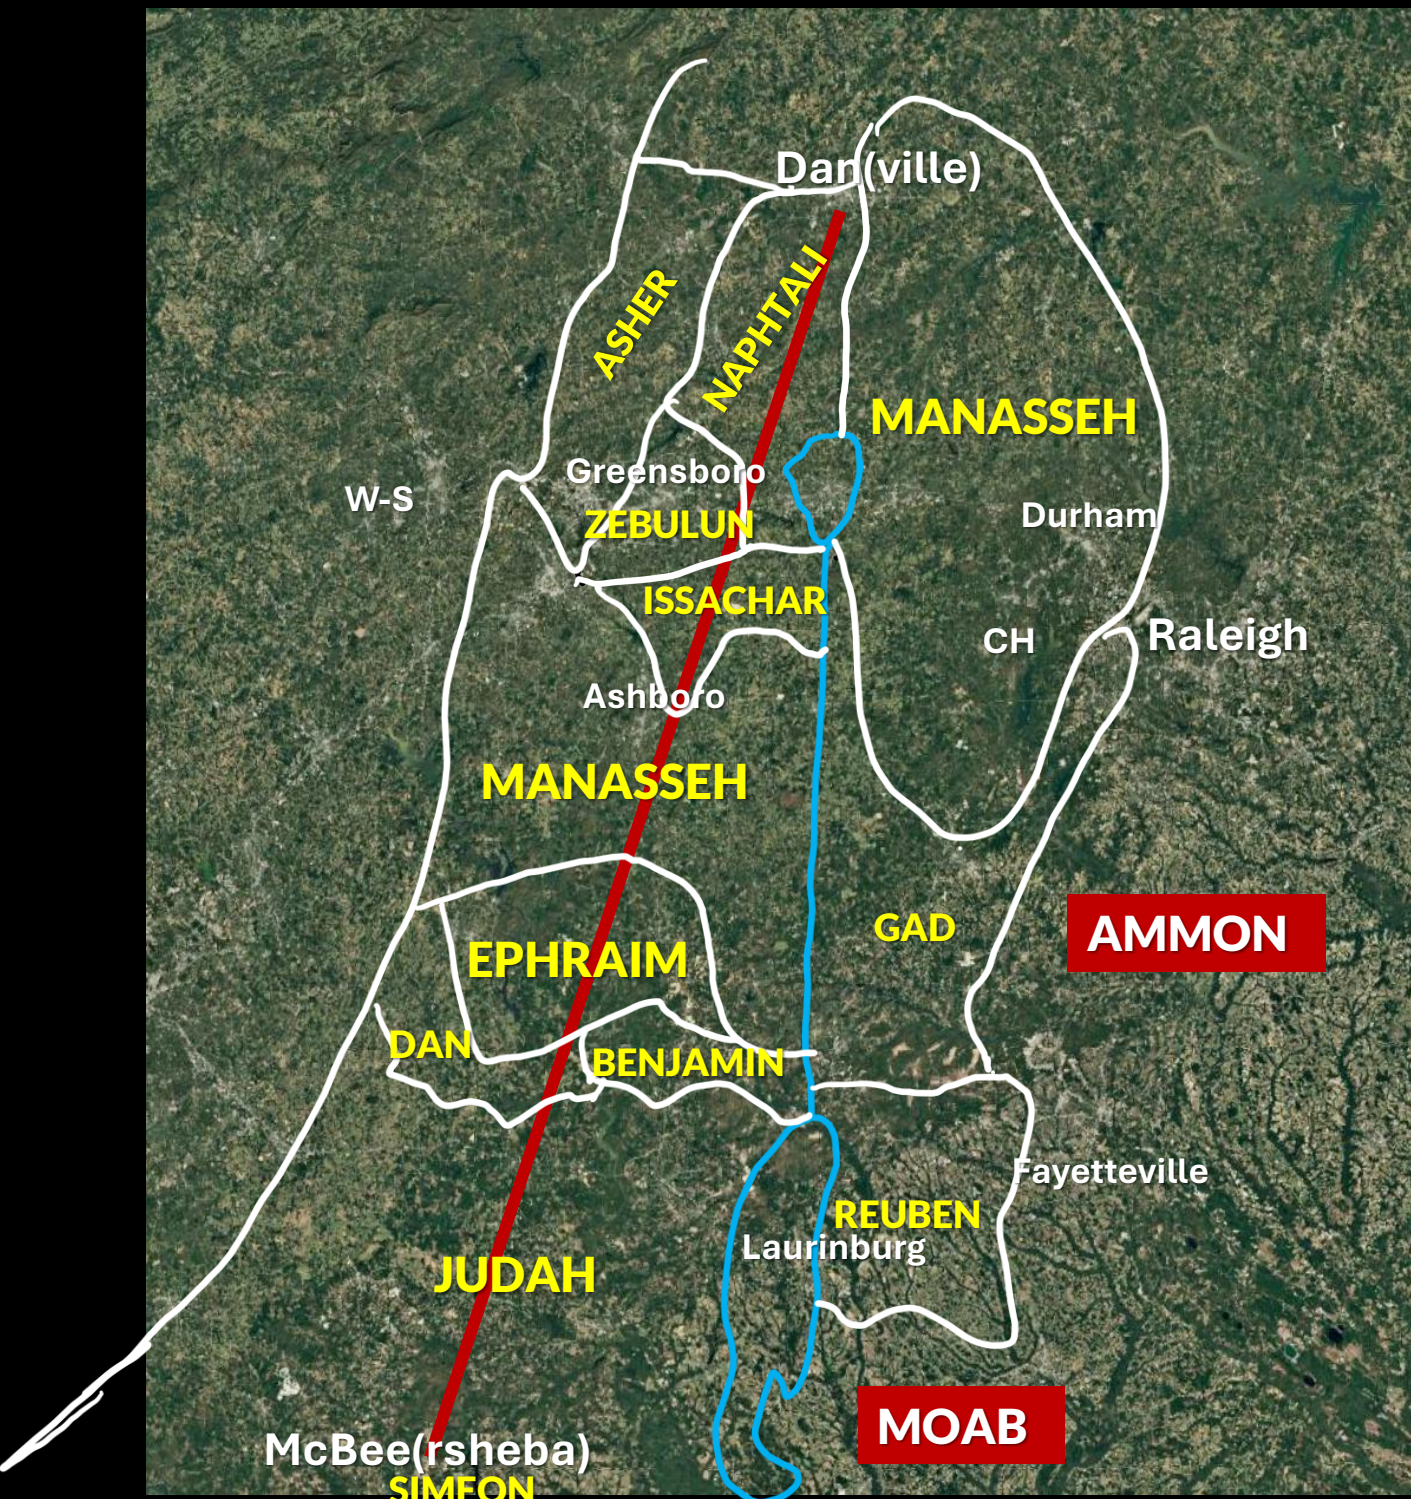

Dan(ville)

ASHER

NAPHTALI

MANASSEH

W-S

Greensboro

ZEBULUN

Durham

ISSACHAR

CH

Raleigh

Ashboro

MANASSEH

GAD

AMMON

EPHRAIM

DAN

BENJAMIN

Fayetteville

REUBEN

Laurinburg

JUDAH

MOAB

McBee(rsheba)

SIMEON