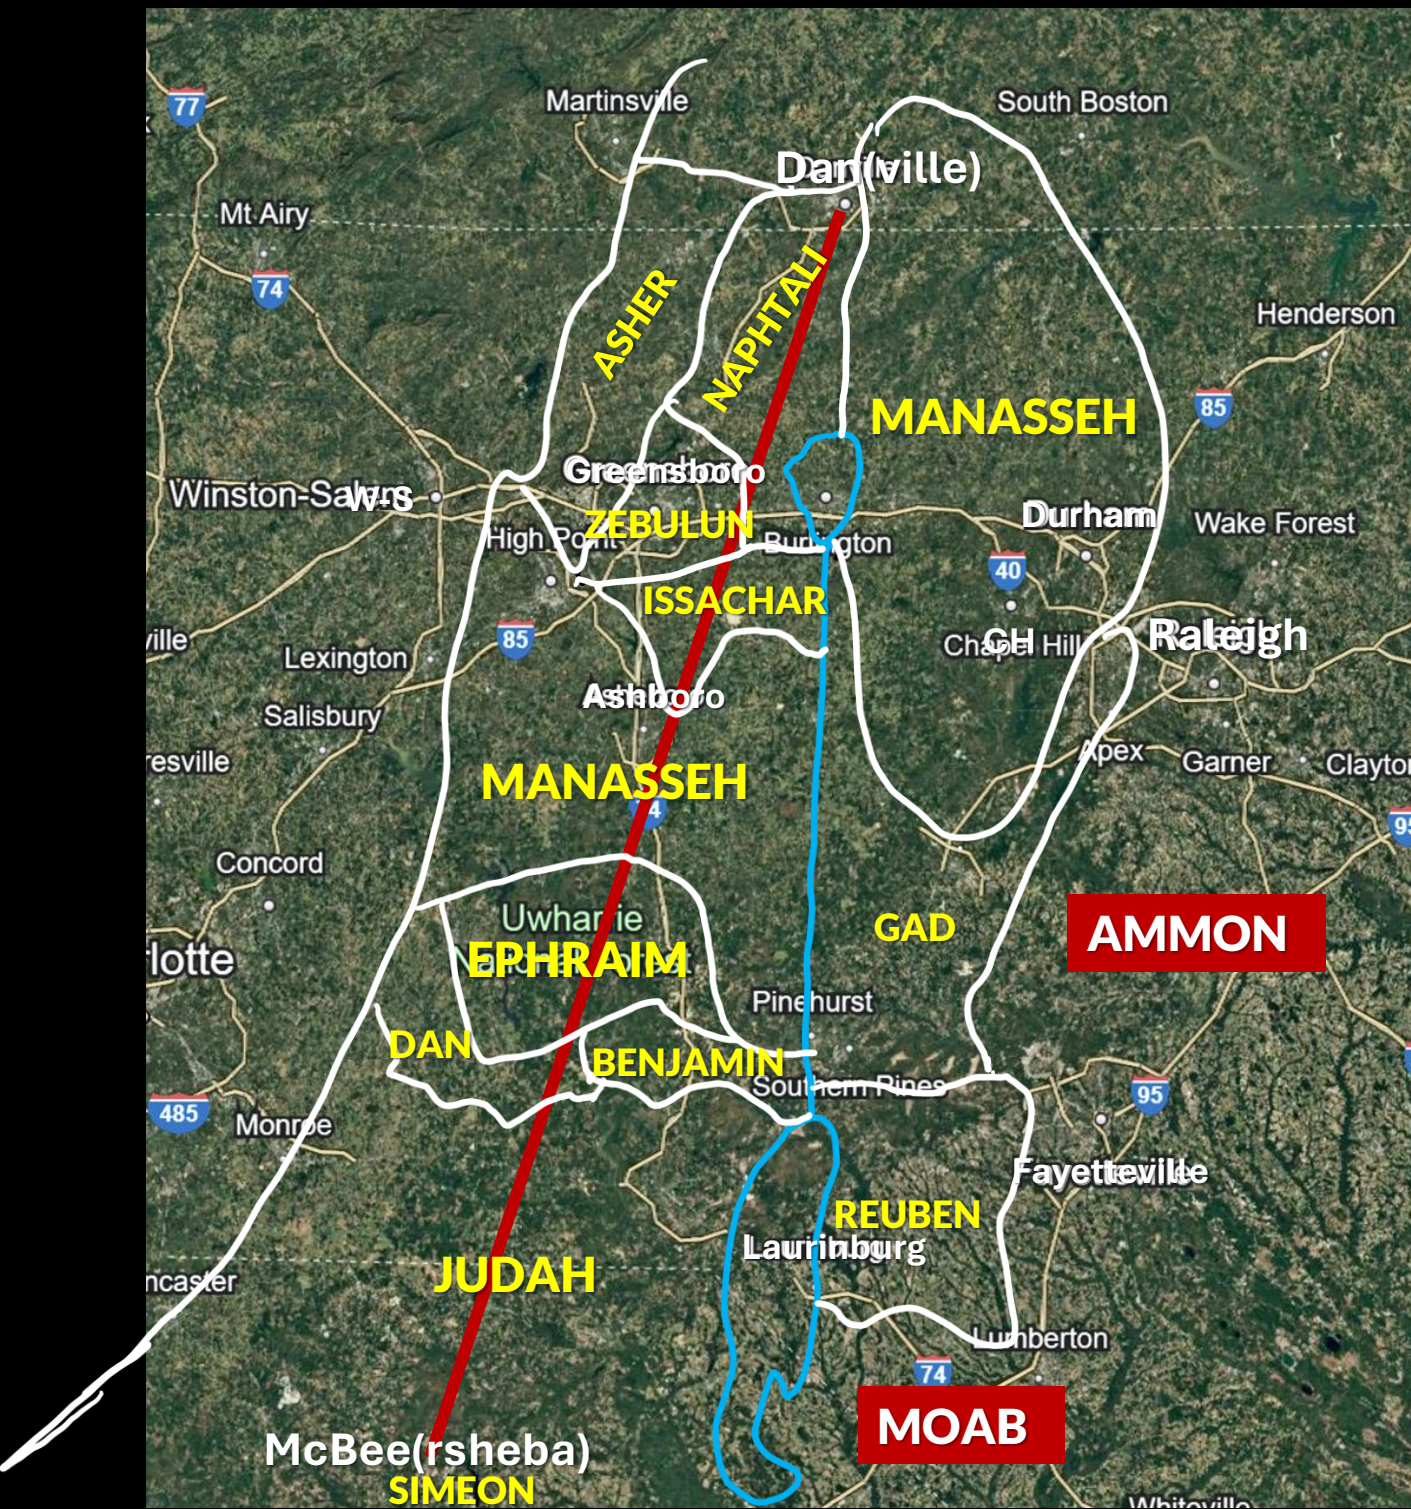

THE JUDGES OF ISRAEL

- GIDEON** Major judges
- TOLA** Other judges
- City
- City (uncertain location)
- ▲ Mountain peak

Tyre Beach

Sidon
صيدا

Damascus
دمشق

Haifa

Irbid
إربد

3 hr 46 min
174 miles

4 hr 41 min
212 miles

WEST BANK

Jerusalem

Amman
عمان

GAZA STRIP

Be'er Sheva

Israel

Jor

0 10 20 30 40 Kilometers

Bozrah

30 E

Dan(ville)

ASHER

NAPHTALI

MANASSEH

ZEBULUN

W-S

Greensboro

ZEBULUN

Durham

ISSACHAR

CH

Raleigh

Ashboro